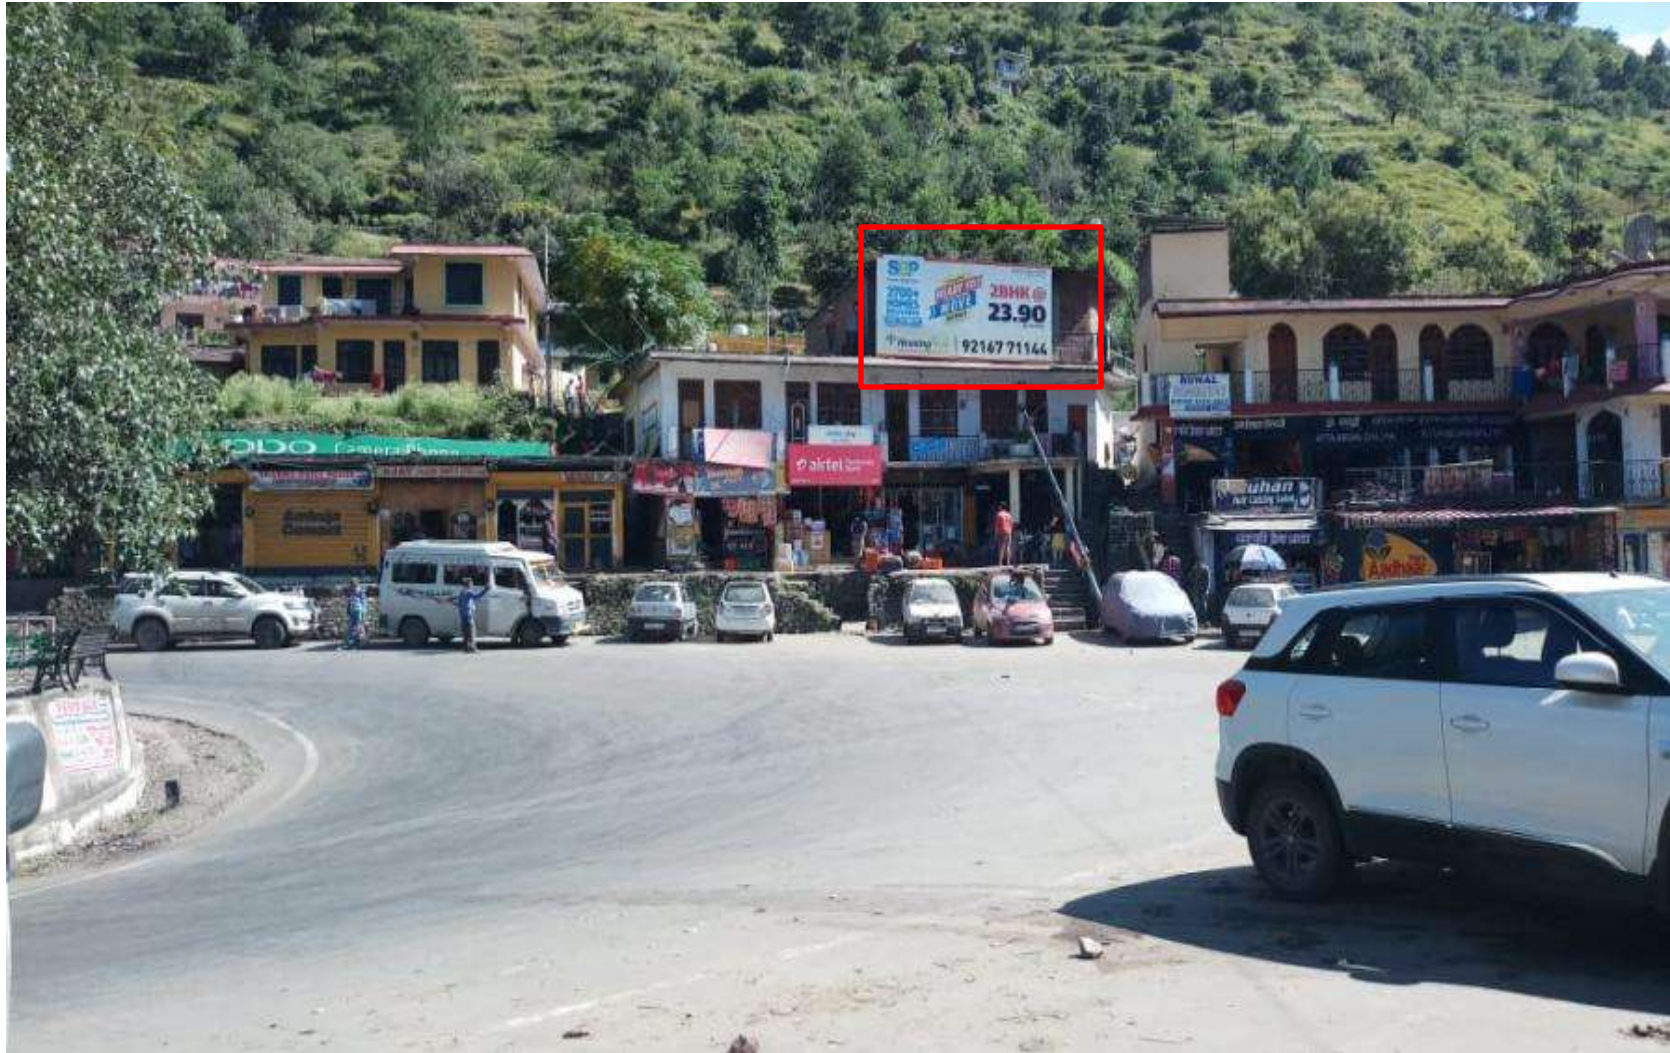

Kingal 20x10